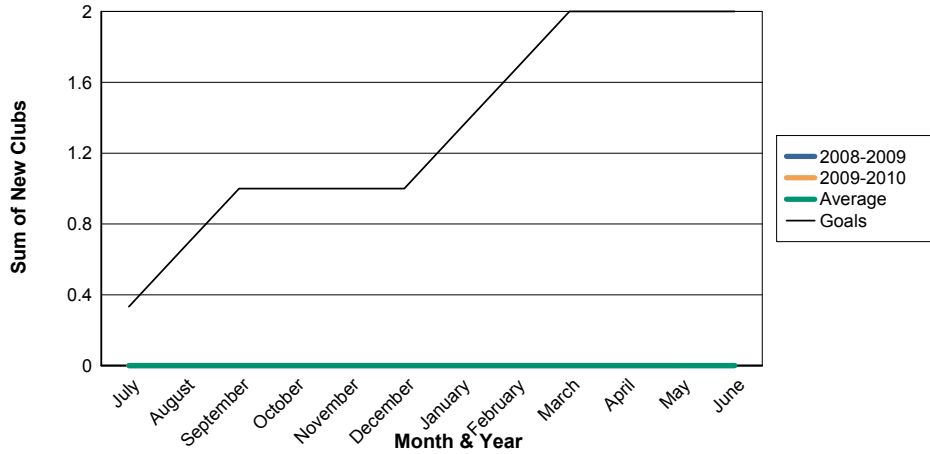

3 Year Comparisons for GMT Constitutional Area 1

By GMT District

As of May 2010

Sum of New Clubs/ Month & Year

For District 6 W

Sum of Dropped Clubs/ Month & Year

For District 6 W

Sum of Net Clubs/ Month & Year