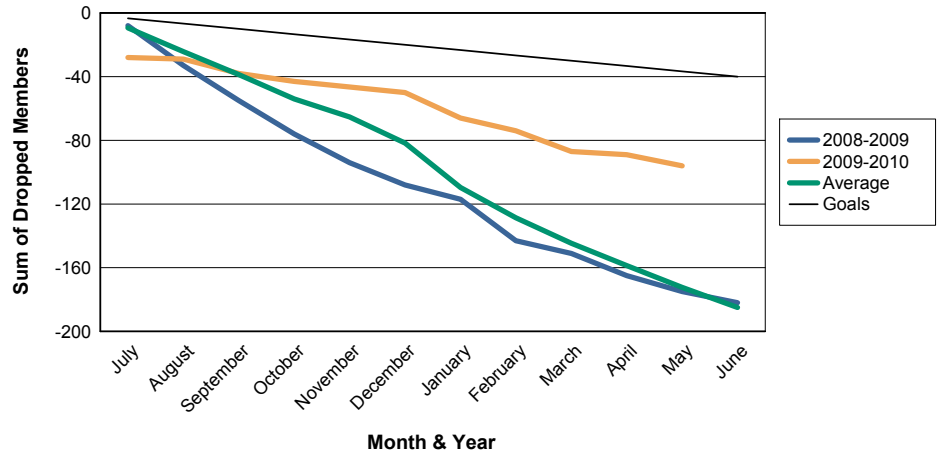

3 Year Comparisons for GMT Constitutional Area 1

By GMT District

As of May 2010

Sum of New Clubs/ Month & Year

For District 6 W

Sum of Dropped Clubs/ Month & Year

For District 6 W

Sum of Net Clubs/ Month & Year

For District 6 W

Sum of Charter Members/ Month & Year

For District 6 W

3 Year Comparisons for GMT Constitutional Area 1

By GMT District

As of May 2010

Sum of New Members/ Month & Year

For District 6 W

Sum of Dropped Members/ Month & Year

For District 6 W

Sum of Net Members/ Month & Year

For District 6 W