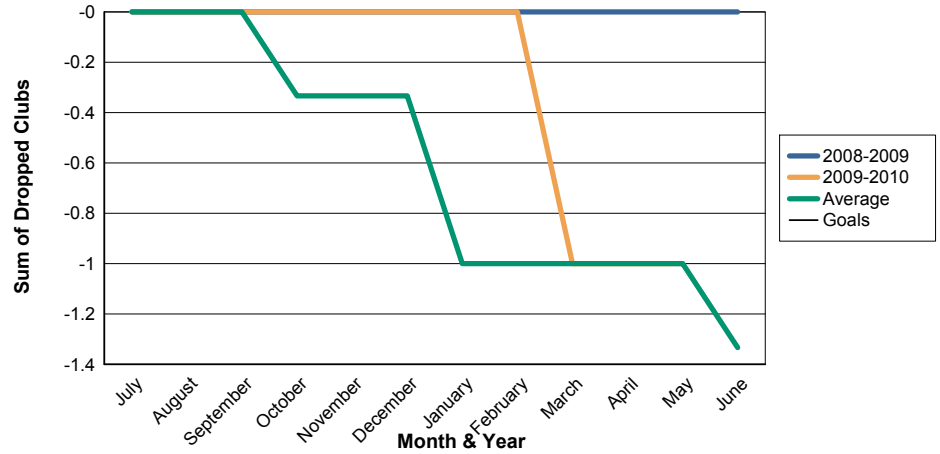

3 Year Comparisons for GMT Constitutional Area 1

By GMT District

As of May 2010

Sum of New Clubs/ Month & Year

For District 6 W

Sum of Dropped Clubs/ Month & Year

For District 6 W

Sum of Net Clubs/ Month & Year