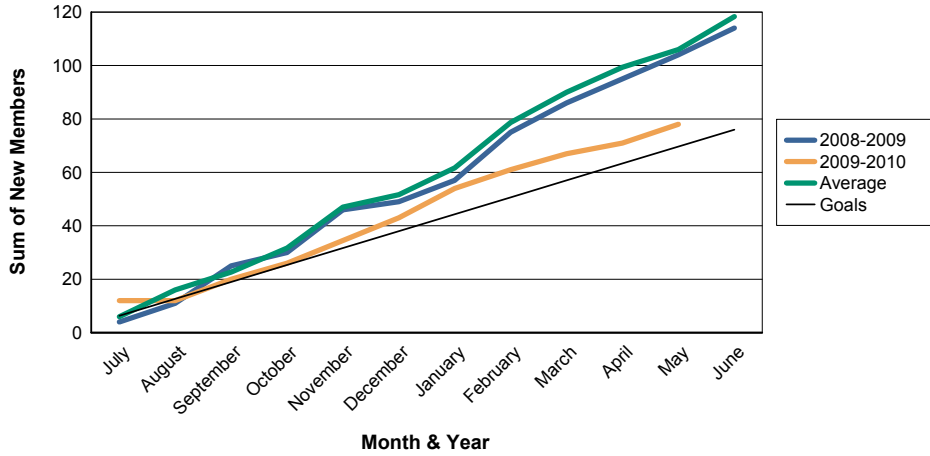

3 Year Comparisons for GMT Constitutional Area 1

By GMT District

As of May 2010

Sum of New Clubs/ Month & Year

For District 6 W

Sum of Dropped Clubs/ Month & Year

For District 6 W

Sum of Net Clubs/ Month & Year

For District 6 W

Sum of Charter Members/ Month & Year

For District 6 W

3 Year Comparisons for GMT Constitutional Area 1

By GMT District

As of May 2010

Sum of New Members/ Month & Year

For District 6 W

Sum of Dropped Members/ Month & Year

For District 6 W

Sum of Net Members/ Month & Year

For District 6 W