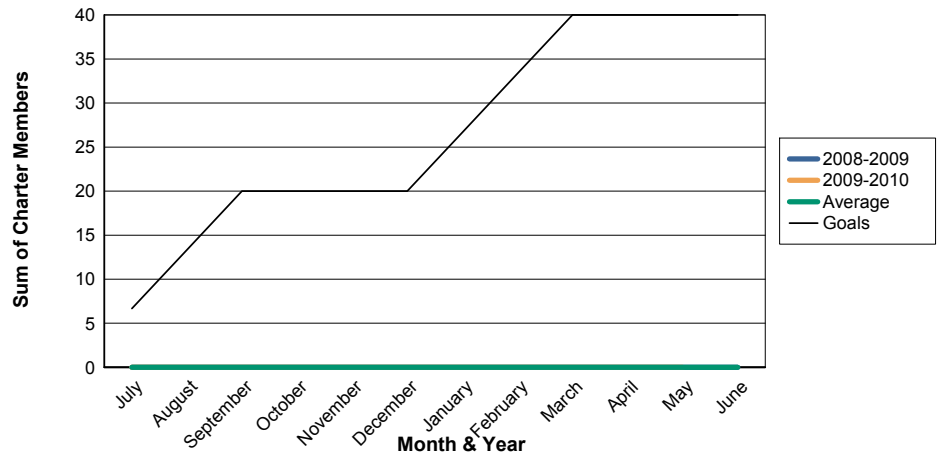

Sum of Charter Members/ Month & Year

For District 6 W