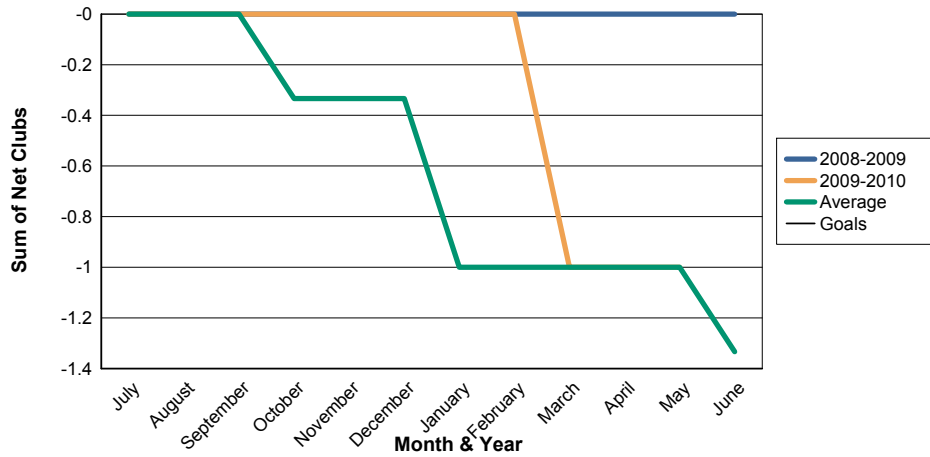

Sum of Net Clubs/ Month & Year

For District 6 W